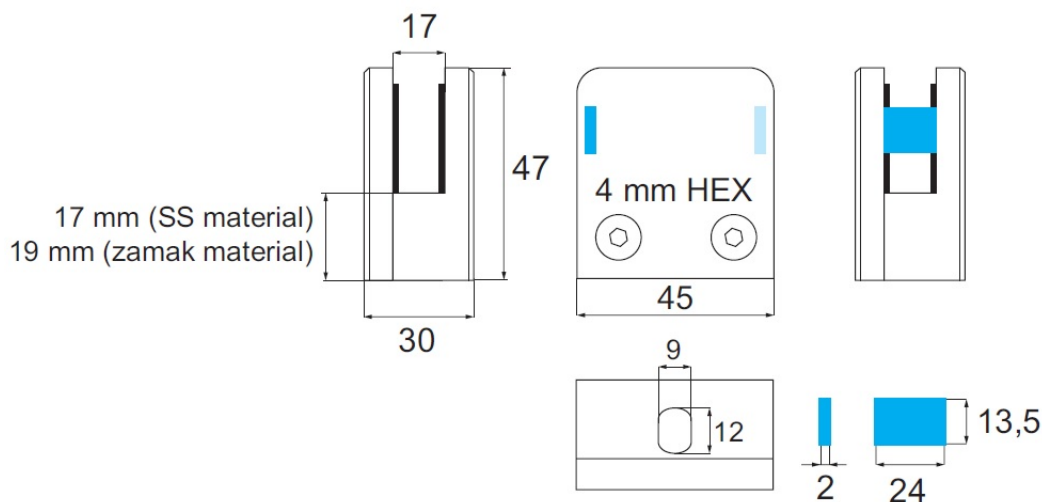

PRODUCT SHEET

Description:

Glass Clamp "Square" W/Bottom Plate, Flat, SS316-Brushed, 45x47x30mm, 6,76-12,76mm Glass Thickness, No Safety Pin & No, Cushions

Item number:

22.10.320-0

| Units | Box | Carton | HS Code | Barcode |
|-------|-----|--------|------------|---|
| Pcs. | 50 | 100 | 8302419000 |  5704866083775 |